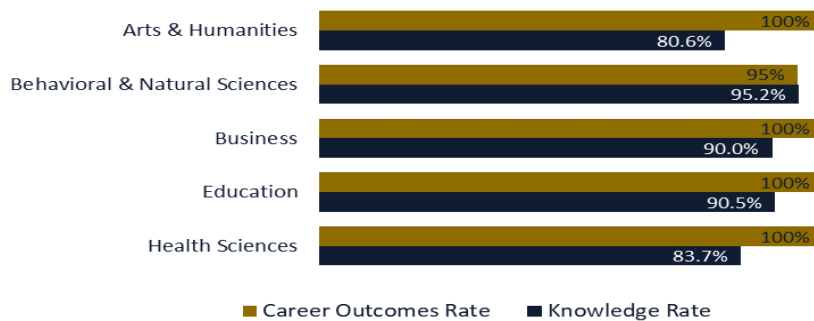

MOUNT ST. JOSEPH UNIVERSITY 2018 Graduate Employment Survey

Bachelor Degrees

CAREER OUTCOMES RATE FOR GRADUATES WITH BACHELOR DEGREES: **98.2%**

Knowledge Rate

218 out of 244 of our students responded to the survey for a Knowledge Rate of **89.3%**.

Career Outcomes Rate

The Career Outcomes Rate is the percentage of students reporting full time employment (**69.3%**) plus part time employment (**10.1%**) plus further study (**17.9%**) plus voluntary service (**0.0%**) plus military service (**0.9%**).

KNOWLEDGE AND CAREER OUTCOMES RATE

Where
are our
grads
working?

TriHealth
Mercy Health
CCHMC
UCMC
Ernst & Young

Where
are our
grads
studying?

Mount St. Joseph University
University of Cincinnati
Indiana University
Northern Kentucky University
BSU, OSU, UD, XU

MOUNT ST. JOSEPH
UNIVERSITY

Career & Experiential Education Center
5701 Delhi Road
Cincinnati, OH 45233

Career.Center@msj.edu
513.244.4888
www.msj.edu