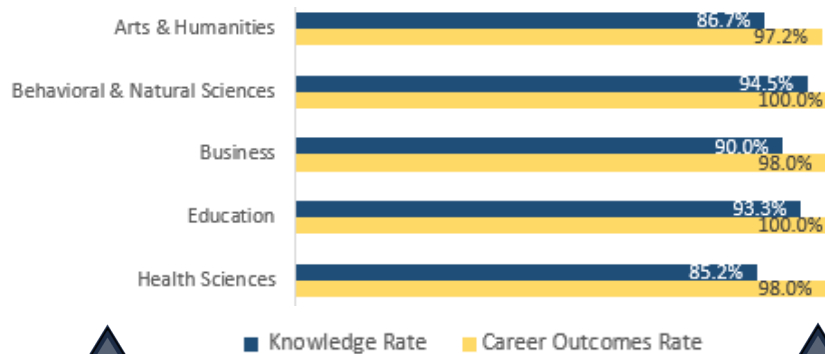

MOUNT ST. JOSEPH UNIVERSITY 2017 Graduate Employment Survey

Bachelor Degrees

CAREER OUTCOMES RATE FOR GRADUATES WITH BACHELOR DEGREES: **98.5%**

Knowledge Rate

211 out of 236 of our students responded to the survey for a knowledge rate of **89.4%**.

Career Outcomes Rate

The career outcomes rate is the percentage of students reporting full time employment (**78.0%**) plus part time employment (**7.0%**) plus further study (**12.0%**) plus voluntary service (**1.5%**) plus military service (**0.0%**).

KNOWLEDGE AND CAREER OUTCOMES RATE BY DIVISION

Where are our grads working?

CCHMC
TriHealth
Cincinnati Public Schools
St. Elizabeth
Mercy Health

Where are our grads studying?

Mount St. Joseph University
Indiana University
University of Cincinnati
Miami University
University of Louisville

MOUNT ST. JOSEPH
UNIVERSITY

Career & Experiential Education Center
5701 Delhi Road
Cincinnati, OH 45233

Career.Center@msj.edu
513.244.4888
www.msj.edu